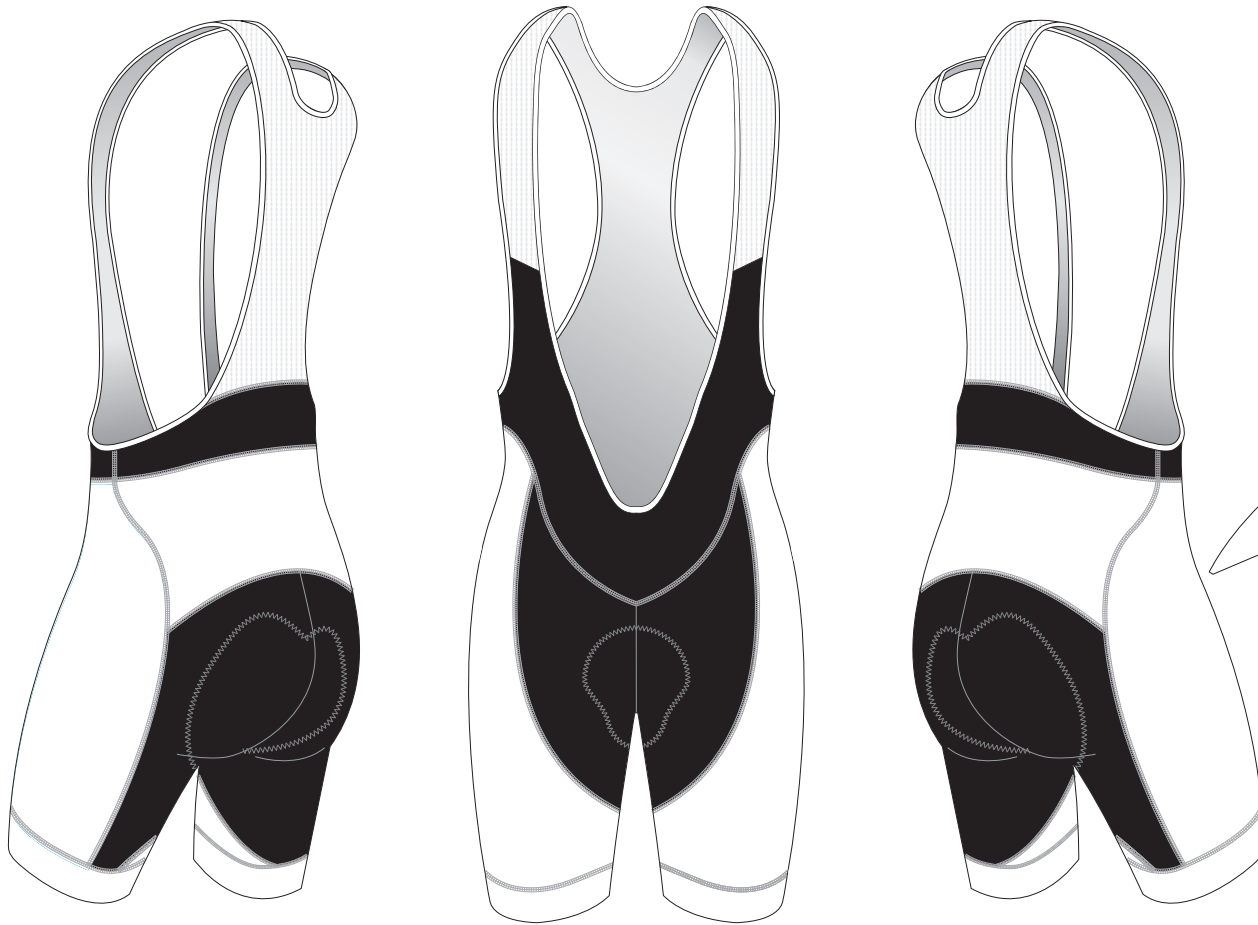

Elevate Cycling Bib Shorts

Touring Series

Elevate Series

ProApex Series

REAR PANEL

LEFT SIDE PANEL

RIGHT SIDE PANEL

LEFT BAND

RIGHT BAND