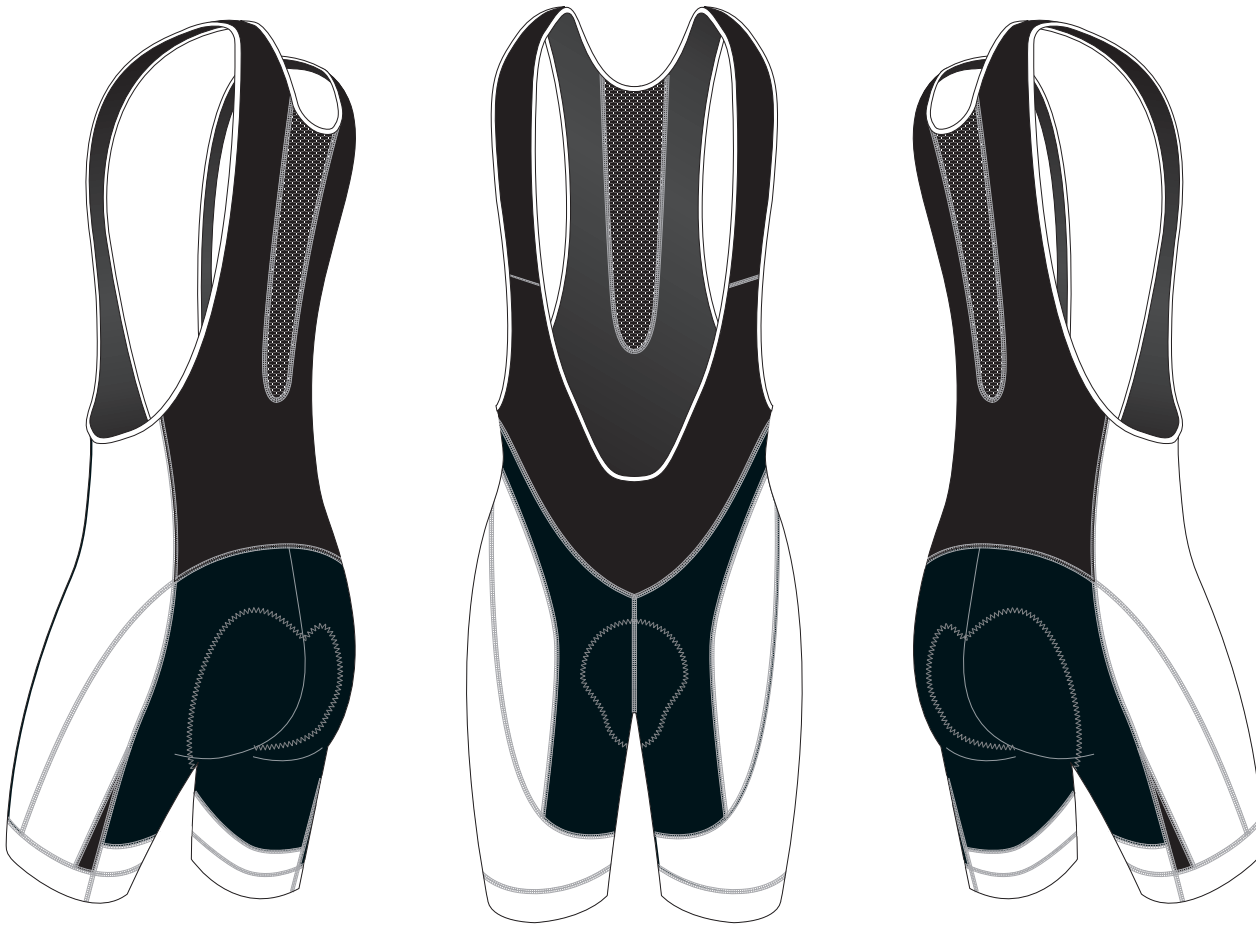

ProApex Custom Cycling Bibs

Elevate Series

HyperCadence Series

ProApex Series

RIGHT SIDE PANEL

LEFT SIDE PANEL